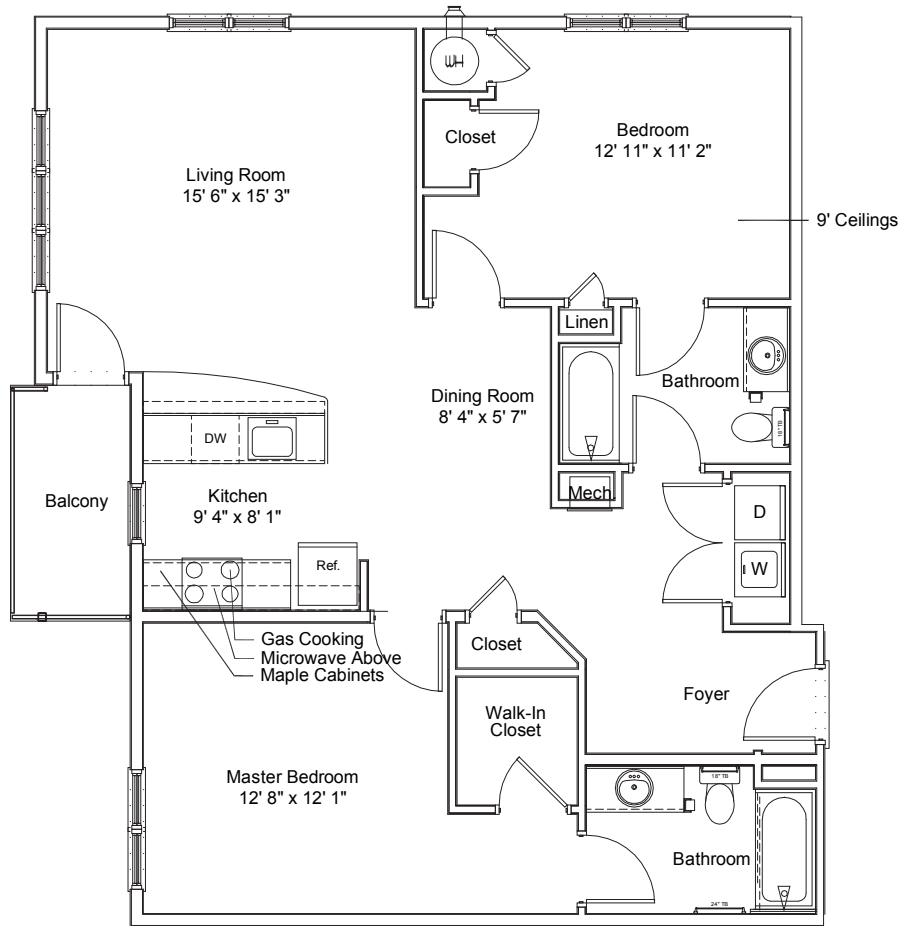

THELOFTS

at Valley Forge

Elm | Two Bedroom | Two Bathroom | 1137 sq. ft.

ALL DIMENSIONS AND SQUARE FOOTAGE ARE APPROXIMATE. PRICING SUBJECT TO CHANGE. THIS PROPERTY IS IN COMPLIANCE WITH THE FAIR HOUSING ACT.